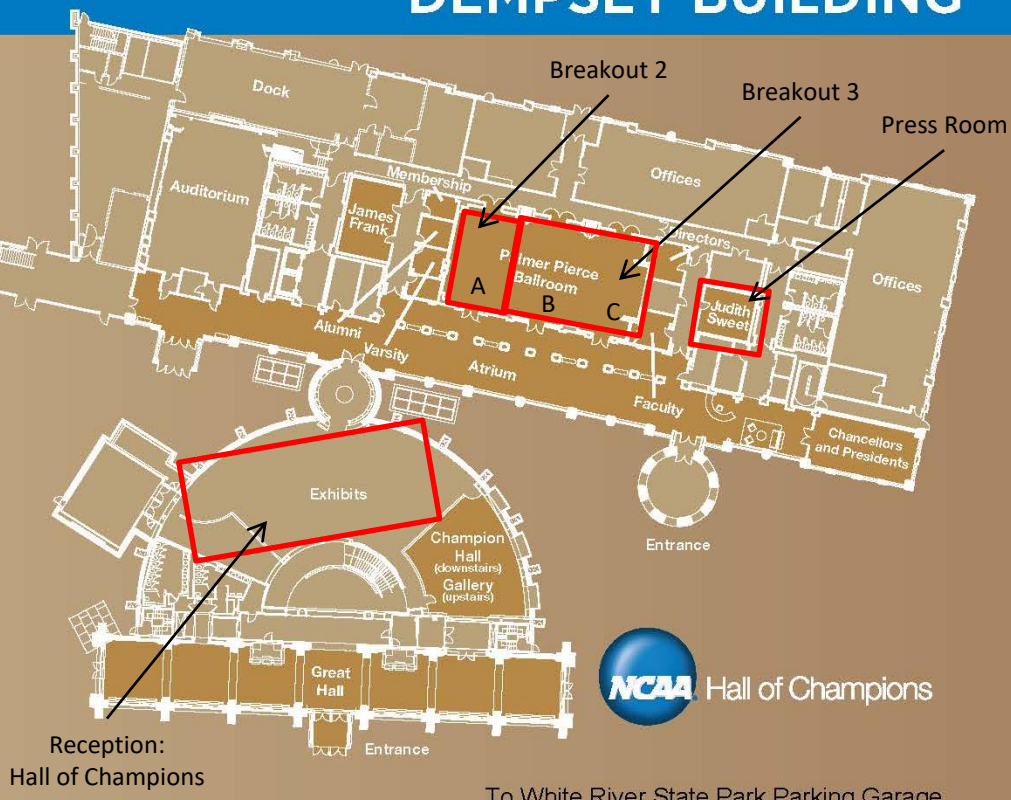

BRAND BUILDING

DEMPSEY BUILDING

To White River State Park Parking Garage