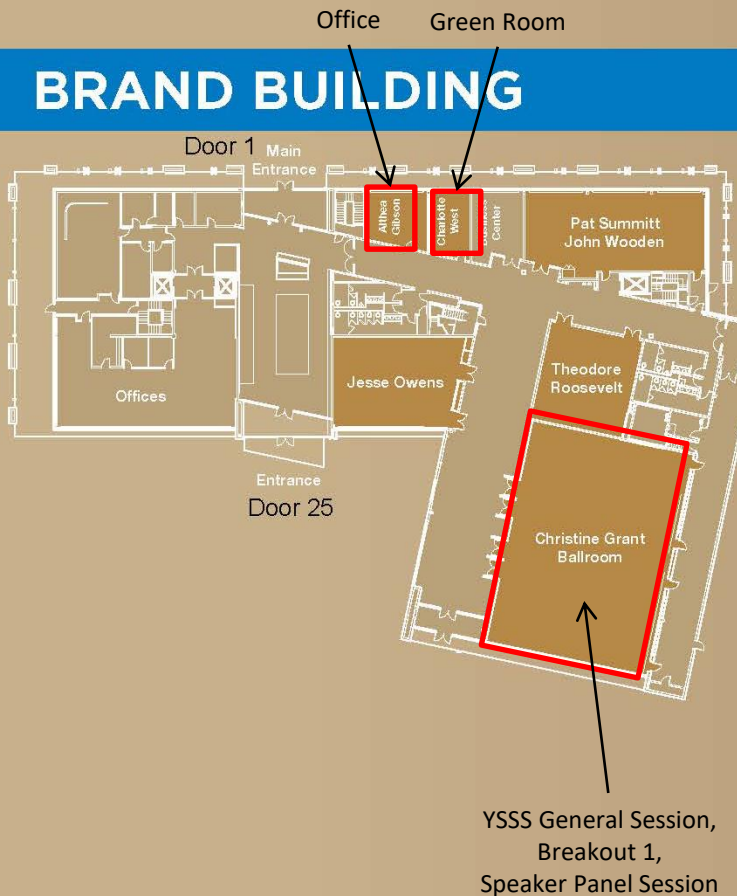

BRAND BUILDING

DEMPSEY BUILDING

To White River State Park Parking Garage