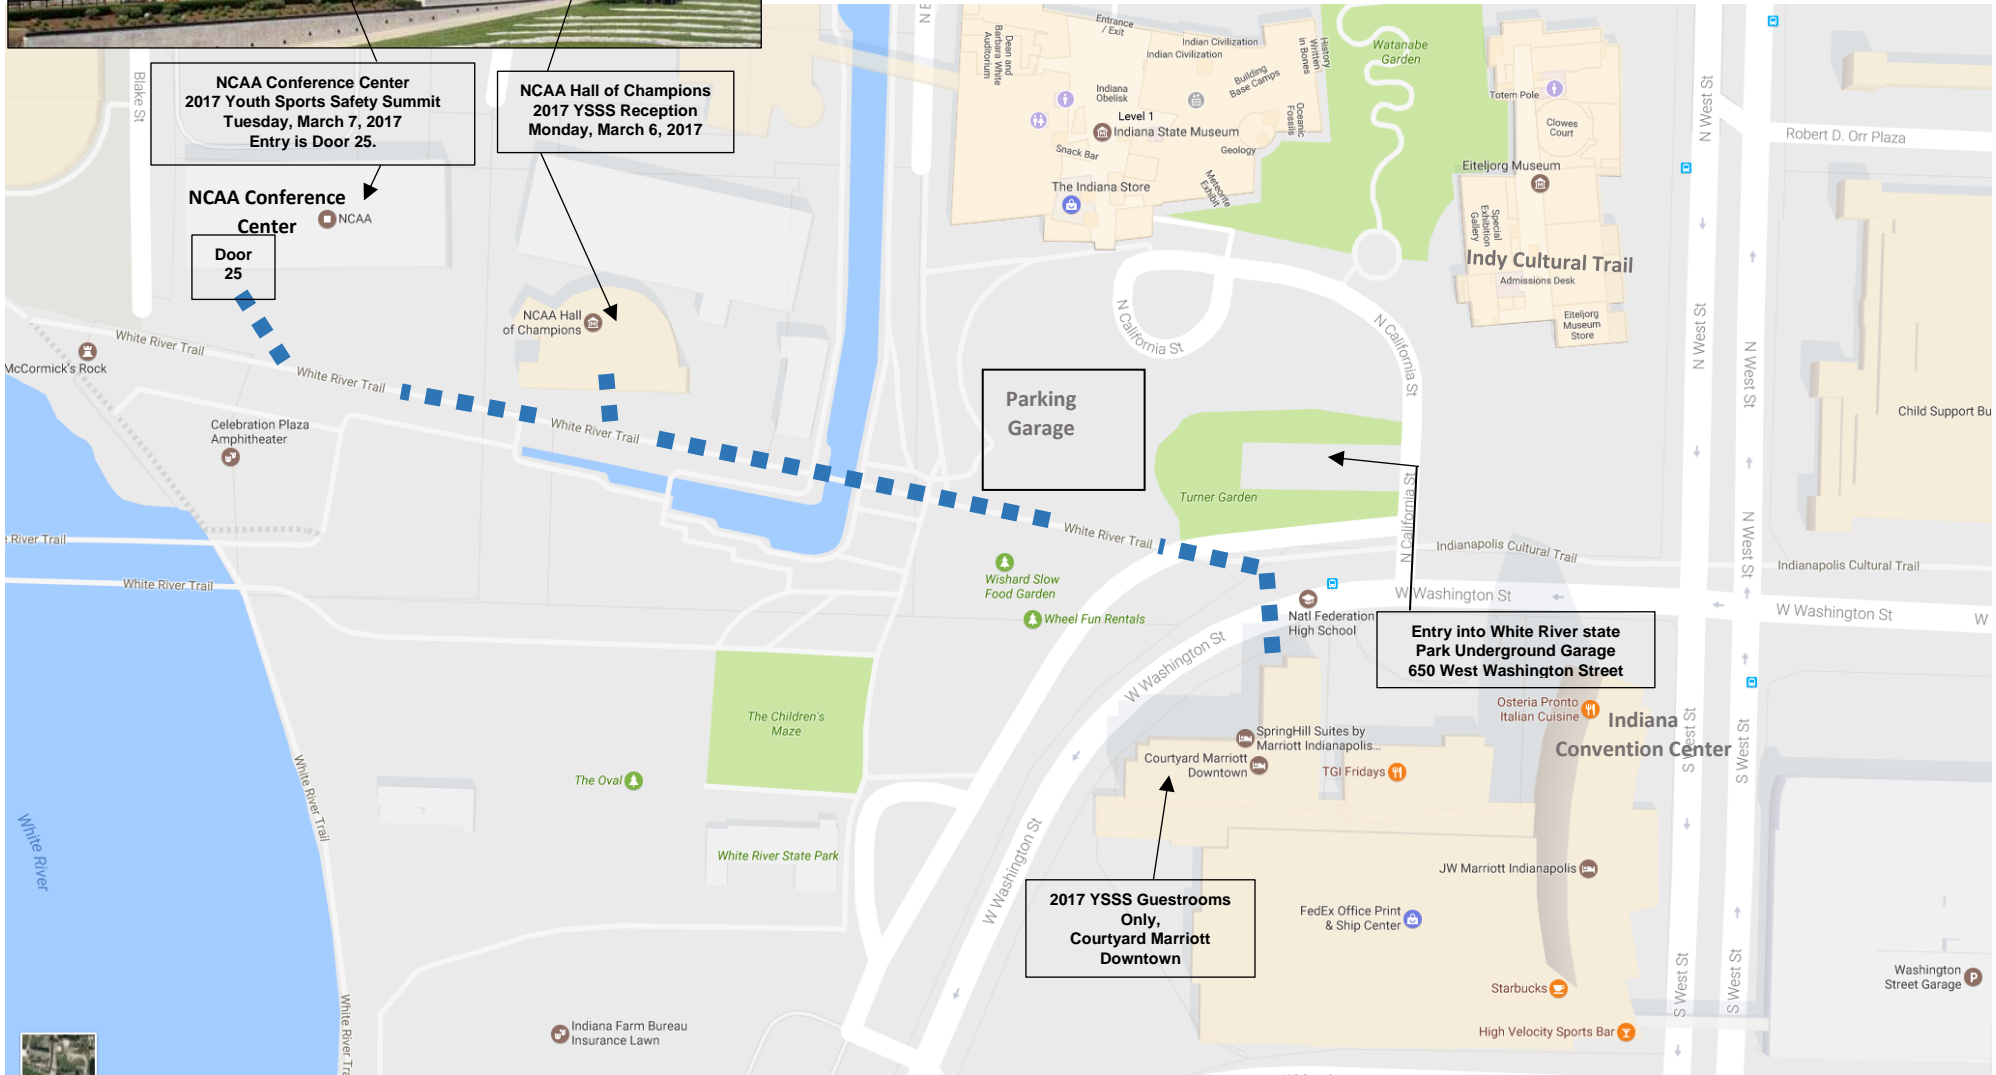

2017 YSSS Guestrooms Only, Courtyard Marriott Downtown

Walking route from Courtyard Marriott Downtown Indianapolis to NCAA Headquarters, via White River Trail

Event Location

NCAA Hall of Champions & Conference Center
700 W. Washington Street
Indianapolis, IN
46206

Walking directions from the Courtyard Indianapolis Downtown Hotel to the NCAA Conference Center:

1. Exit the Courtyard Indianapolis Downtown Hotel entrance and walk to the intersection of W. Washington Street and N. California Street.
2. Cross W. Washington Street to access the Indianapolis Cultural Trail. Head West/left on the Cultural Trail.
3. The paved trail will lead you directly to the NCAA Conference Center. You'll pass the Eiteljorg Museum and Indiana State Museum on your right.
4. Cross the footbridge over the canal to the NCAA Conference Center.
5. **Monday, 3/6, YSSS Reception:**
Enter NCAA Hall of Champions. (approx. 8 minute walk)
Tuesday, 3/7: Youth Sports Safety Summit:
Enter NCAA Conference Center, Door 25, which is the last entrance to the building. (approx. 10 minute walk)

Taxi directions from the Courtyard Indianapolis Downtown Hotel to the NCAA Conference Center:

The NCAA Conference Center has a "front side" to their building for individuals being dropped off or picked up.

Walking directions from the White River State Park underground garage to the NCAA Conference Center:

1. Exit the White River State Park underground garage from the NCAA Hall of Champions and Conference Center side.
2. Cross the footbridge over the canal to the NCAA Conference Center.
3. Enter NCAA Conference Center Door 25, which is the last entrance to the building. (approx. 5 minute walk)